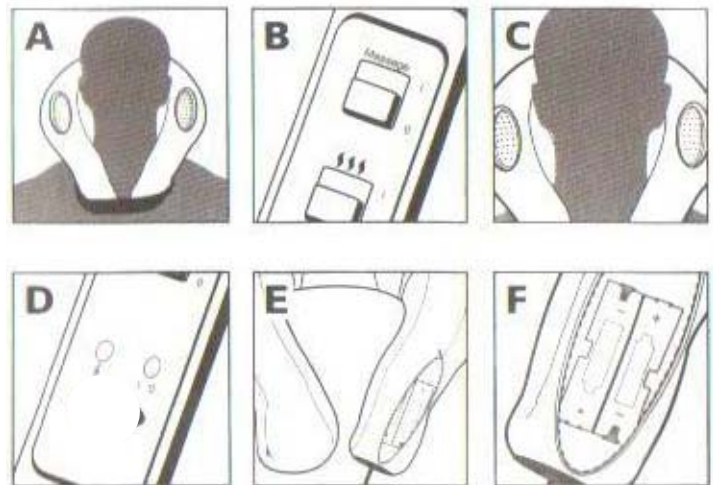

HOW TO USE

At home or at the office:

1. Place unit comfortably around neck.
  Adjust the neck massager to the part of the neck you wish to treat. Attach the self holding strap across the front of the unit. (see Figure A)
2. Turn on the massage motor by sliding the massage control button to the "ON" (I) position. (See Figure B)
3. Relaxing heat can be applied by sliding the heat control button to the "ON" (I) position. The heat setting operates only when the unit is powered the AC adaptor.
4. The unit provides magnetic therapy with magnets which are located within the massager. Magnetic therapy helps improve blood flow and promotes the body's natural healing process.
5. Eight soothing, natural sounds are generated from two build-in speakers. Sounds can be as loud or as soft as required by using the volume control dial located on the side of the handset.
6. To activate sounds, push the ON/OFF (I/O) button on the control panel, then push the SELECT & button to choose from sounds including song birds, rural sounds, white noise, ocean wave, summer night, brook, running stream, rainforest. (See Figure D)
7. DO NOT use for more than 15 minutes continuous use.
8. Unit can either run by AC adaptor or batteries. Four "AA" size batteries are required for battery operation.

BATTERY INSTALLATION

Four "AA" size batteries are required for operation

1. To install batteries, slide open one side zip on the back of the unit. (See Figure E)
2. Insert two batteries in the plastic battery compartment as indicated. (see Figure F)
3. Close the zip.
4. Repeat this procedure for the other side of the unit.