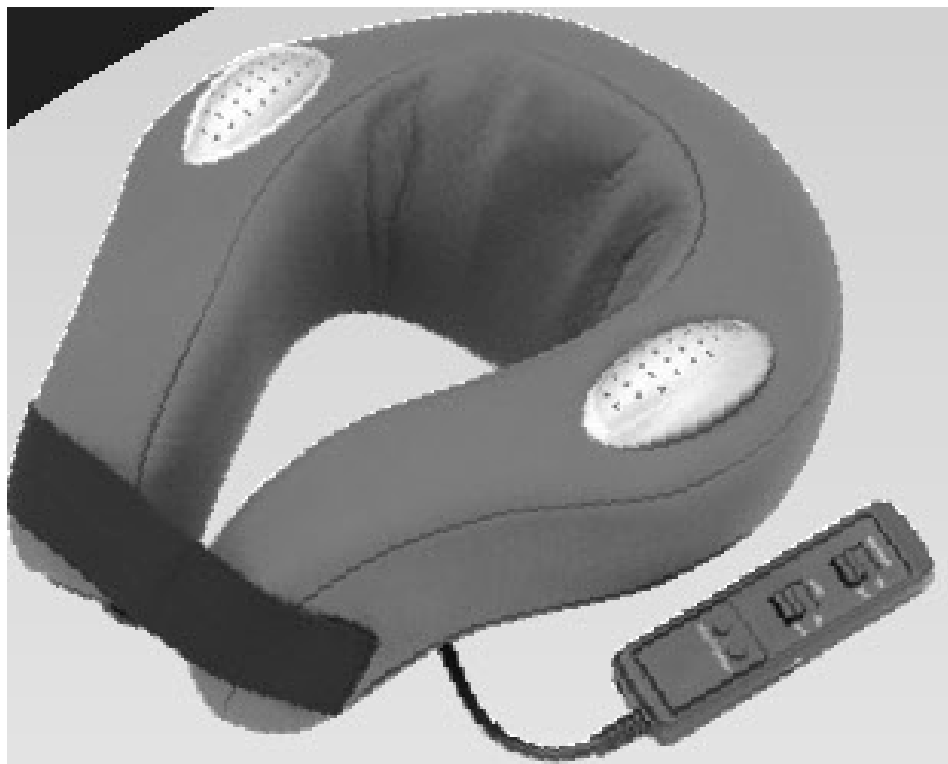

## NECK MASSAGER WITH NATURE'S SOUNDS

**ITEM NO: 900806**

**MODEL NO: KM 7600AA**